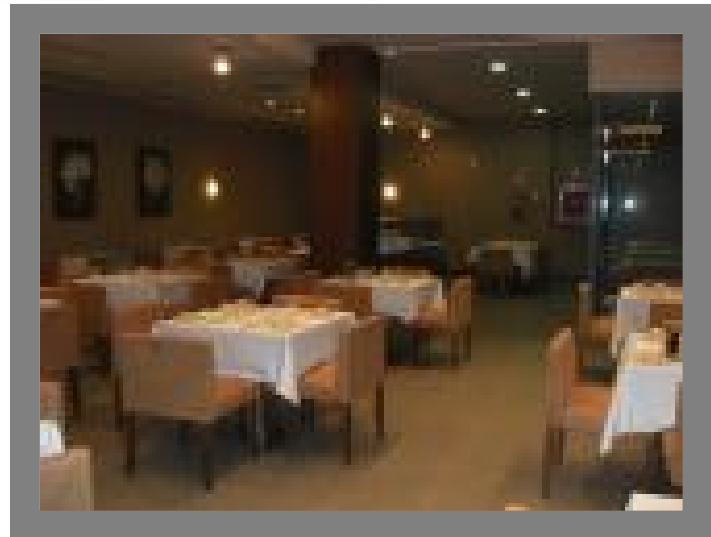

4****Hotel in Barcelona

Ref.: JB-HHVB

This is a 4****Hotel is located beside the main access routes to Barcelona. Very close to Barcelona "El Prat Airport", the farmhouse of the Barcelona football club, the stadium of RCD Spanish, the Fira de Cornellà, the Fira Gran Via 2 and the Palau de Congressos de Catalunya. The hotel has 90 modern double rooms of which 2 junior suites and 3 rooms adapted for the disabled, all equipped with flat screen with national TV Channels, Canal + and international TV channels. It also has a connection to internet via WiFi, minibar, individual safe, air conditioning and heating. It also has. The bathrooms are equipped with tub and shower, hair dryer and a selection of bathroom products. It has breakfast buffet, cafe, salon, television, business corner, external laundry and parking.

P R O J E C T

G O L F A N D C O U N T R Y H O M E

GOLF AND COUNTRY HOME SL

CIF ESB 73428047

Apdo. Correos 6065 30080 MURCIA / SPAIN

Tel.: +34 667 626 820 email: info@golfandch.com