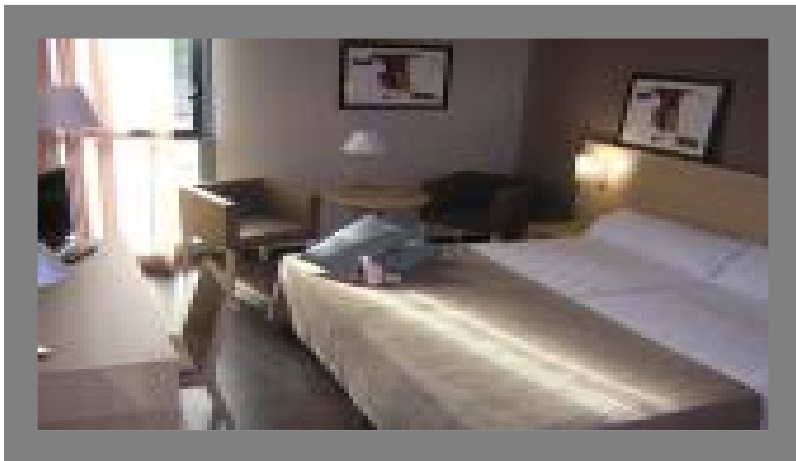

4****Hotel in Barcelona

Ref.: JB-HHVB

This is a 4****Hotel is located beside the main access routes to Barcelona. Very close to Barcelona "El Prat Airport", the farmhouse of the Barcelona football club, the stadium of RCD Spanish, the Fira de Cornellà, the Fira Gran Via 2 and the Palau de Congressos de Catalunya. The hotel has 90 modern double rooms of which 2 junior suites and 3 rooms adapted for the disabled, all equipped with flat screen with national TV Channels, Canal + and international TV channels. It also has a connection to internet via WiFi, minibar, individual safe, air conditioning and heating. It also has. The bathrooms are equipped with tub and shower, hair dryer and a selection of bathroom products. It has breakfast buffet, cafe, salon, television, business corner, external laundry and parking.

P R O J E C T

G O L F A N D C O U N T R Y H O M E

GOLF AND COUNTRY HOME SL

CIF ESB 73428047

Apdo. Correos 6065 30080 MURCIA / SPAIN

Tel.: +34 667 626 820 email: info@golfandch.com